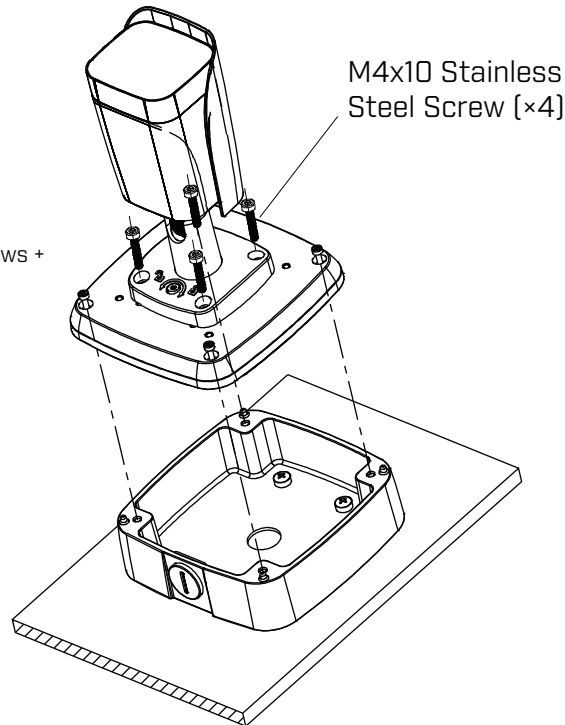

**INSTALLATION**

**Bullet Camera Installation**

**Eyeball Dome Installation**

Make sure to install in an area that can support the total weight of the camera and accessories.

See [lorex.com/compatibility](http://lorex.com/compatibility) for the latest compatibility list.

**PACKAGE CONTENTS**

Junction Box

Rubber Gasket

Rubber Plug

Waterproof Connector

SX8 Plastic Anchors (x4)

ST6X45 Tapping Screws (x4)

M6 Washers (x4)

M4x10 Stainless Steel Screws (x4)

Allen Key S3.0

**DIMENSIONS (UNITS: mm)**

Conduit: G3/4"

If using conduit, you must use thread seal tape to ensure a proper seal.

**Weight: 0.6kg / 1.3lbs**