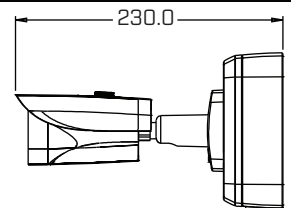

M4x10 Stainless Steel Screws (x4)

Allen Key S3.0

**DIMENSIONS (UNITS: mm)**

Conduit: G3/4"

If using conduit, you must use thread seal tape to ensure a proper seal.

**Weight: 0.6kg / 1.3lbs**