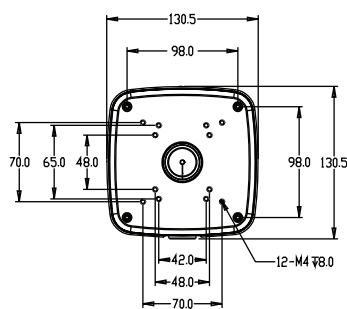

**PACKAGE CONTENTS**

Junction Box

Rubber Gasket

Rubber Plug

Waterproof Connector

SX8 Plastic Anchors (x4)

ST6X45 Tapping Screws (x4)

M6 Washers (x4)

M4x10 Stainless Steel Screws (x4)

Allen Key S3.0

**DIMENSIONS (UNITS: mm)**

Conduit: G3/4"

If using conduit, you must use thread seal tape to ensure a proper seal.

**Weight: 0.6kg / 1.3lbs**