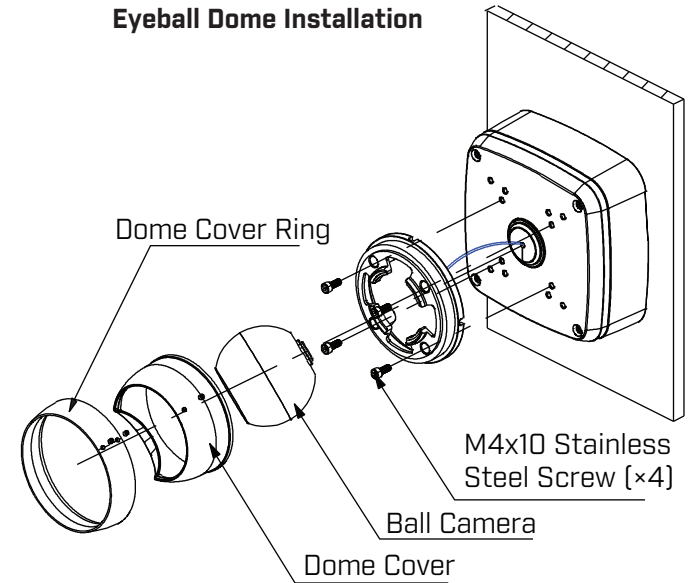

**INSTALLATION**

**Bullet Camera Installation**

**Eyeball Dome Installation**

Make sure to install in an area that can support the total weight of the camera and accessories.

See [lorex.com/compatibility](http://lorex.com/compatibility) for the latest compatibility list.

**PACKAGE CONTENTS**

Junction Box

Rubber Gasket

Rubber Plug

Waterproof Connector

SX8 Plastic Anchors (x4)

ST6X45 Tapping Screws (x4)

M6 Washers (x4)

M4x10 Stainless Steel Screws (x4)

Allen Key S3.0

**DIMENSIONS (UNITS: mm)**

Conduit: G3/4"

If using conduit, you must use thread seal tape to ensure a proper seal.

**Weight: 0.6kg / 1.3lbs**