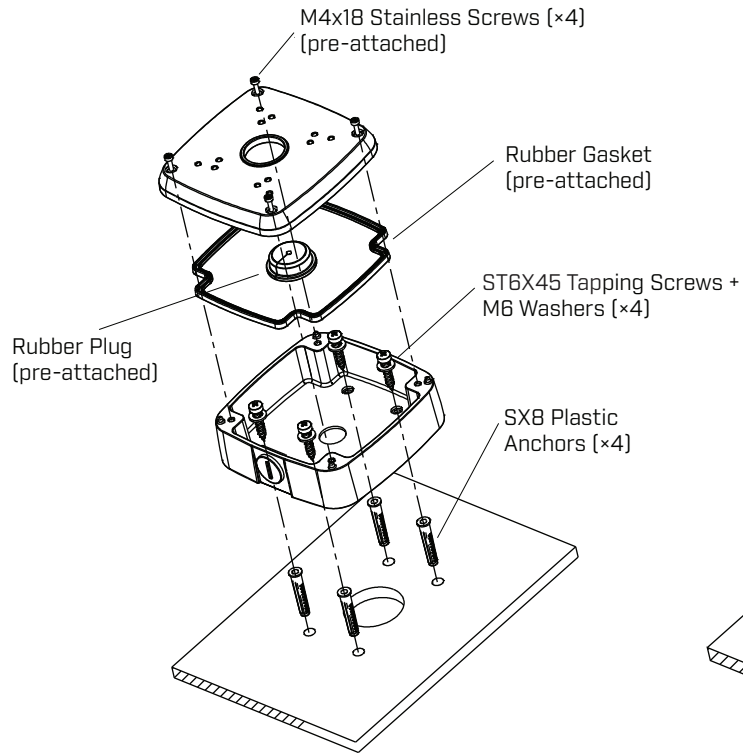

**INSTALLATION**

**Bullet Camera Installation**

**Eyeball Dome Installation**

Make sure to install in an area that can support the total weight of the camera and accessories.

See [lorex.com/compatibility](http://lorex.com/compatibility) for the latest compatibility list.

**PACKAGE CONTENTS**

Junction Box

Rubber Gasket

Rubber Plug

Waterproof Connector

SX8 Plastic Anchors (x4)

ST6X45 Tapping Screws (x4)

M6 Washers (x4)

M4x10 Stainless Steel Screws (x4)

Allen Key S3.0

**DIMENSIONS (UNITS: mm)**

Conduit: G3/4"

If using conduit, you must use thread seal tape to ensure a proper seal.

**Weight: 0.6kg / 1.3lbs**