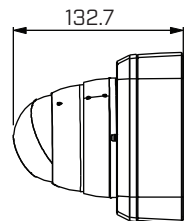

M4x10 Stainless Steel Screws (x4)

Allen Key S3.0

**DIMENSIONS (UNITS: mm)**

Conduit: G3/4"

If using conduit, you must use thread seal tape to ensure a proper seal.

**Weight: 0.6kg / 1.3lbs**