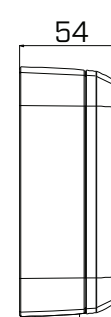

M4x10 Stainless Steel Screws (x4)

Allen Key S3.0

**DIMENSIONS (UNITS: mm)**

Conduit: G3/4"

If using conduit, you must use thread seal tape to ensure a proper seal.

**Weight: 0.6kg / 1.3lbs**