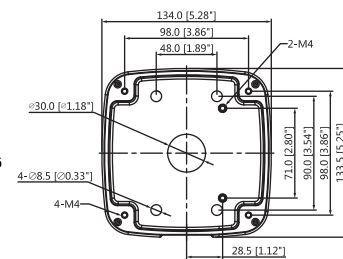

M4x10 Stainless Steel Screws (x4)

Allen Key S3.0

**DIMENSIONS (UNITS: mm)**

Conduit: G3/4"

If using conduit, you must use thread seal tape to ensure a proper seal.

**Weight: 0.6kg / 1.3lbs**