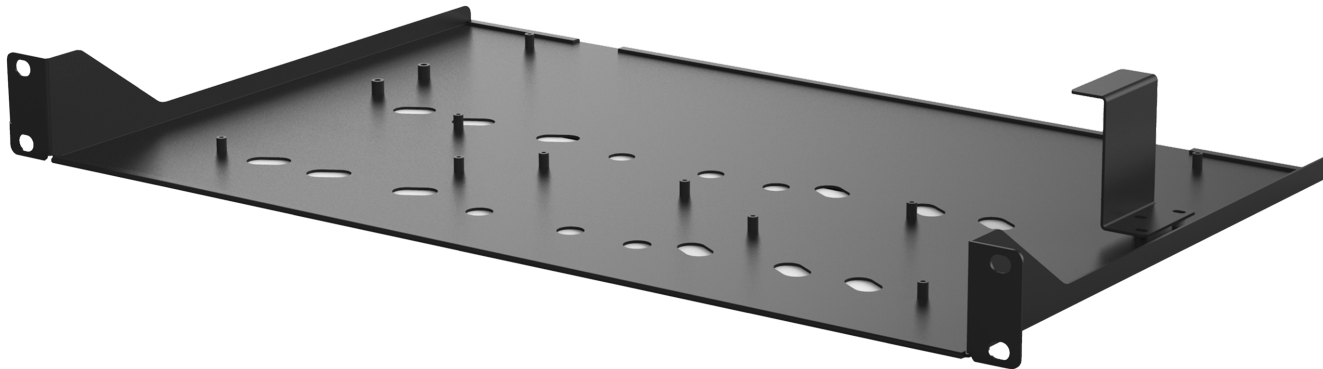

# LOREX<sup>®</sup> Rack Mount Tray

## PRODUCT SPECIFICATIONS

Material	SPCC
Dimension (L x W)	19.0 × 11.06 × 1.72" / 482.6 x 281.2 x 43.7mm
Operating Temperature	-40°C to 60°C
Humidity	0-90% RH
Load Bearing	5.0kg
Weight	1.4kg
Color	Black

## WHAT'S INCLUDED

Rack

Bracket

M3 Screws (x5)

M2.5 Screws (x2)

## DIMENSIONS

Package	Brown Box
Package Weight	3.57lb / 1.6kg
Package Dimensions (W × D × H)	20.8 x 4.72 x 14.06" / 530 × 119 × 356mm
Package Cube	0.7cbf / 0.02cbm

AUSC-1B  
lorex.com

**Lorex Corporation**  
10440 Little Patuxent Parkway, Ste. 300,  
Columbia, MD 21044, United States