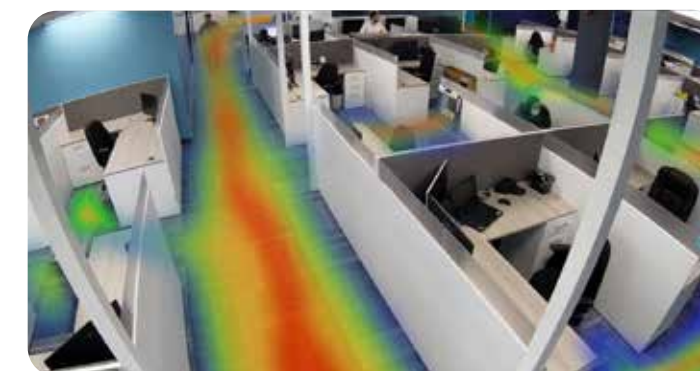

Heat Mapping

Heat Maps illustrate customer movement to better understand where the heaviest and lightest traffic areas are.