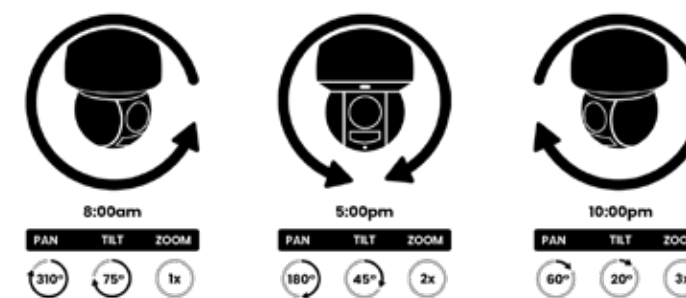

Always Know What's Happening

Keep an eye on trespassers and vehicles with advance AI features like Auto Tracking. Use it to cover a large area and to automatically detect, follow, and record moving objects, such as a person or vehicle. Expand your security coverage with fully automated PTZ tours. You can also create a simple "pattern" movement that will automatically cycle the camera's viewpoint between two presets.