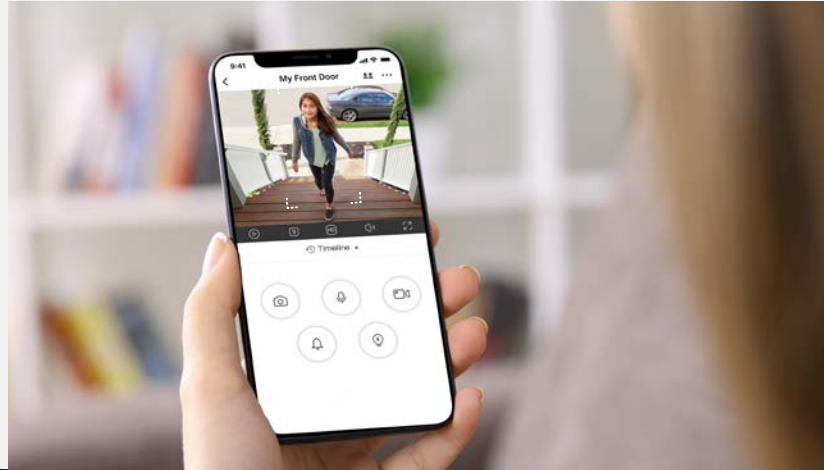

High Dynamic Range

Always providing the best picture quality. HDR imaging provides enhanced clarity by automatically correcting the exposure levels when lighting situations are not ideal.

Remote viewing from your mobile device with Lorex Home™

Your home will always be within reach with help from the Lorex Home™ app. This versatile app allows you to remotely access your Video Doorbell so you can easily view live video, customize your system settings, playback recorded motion events and more.

2K Wired Video Doorbell

With Person Detection

See who's there, even if you're not

Be aware of activity around your doorstep with built-in Person Detection feature. Your video doorbell will detect motion generated from a person and send an instant notification to your smartphone through the Lorex Home™ app. The best part – Person Detection comes at no extra cost or monthly fees!