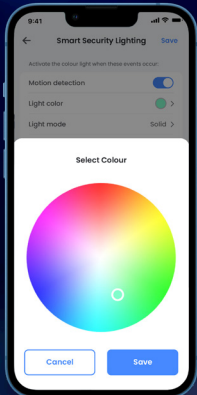

## 4K Smart Deterrence IP Wired Bullet Camera

### Powerful 4K Security, Enhanced Home Monitoring

Get the best view of your property, day and night, with the 4K Smart Deterrence IP Wired Bullet Camera. Always know what's happening around your property with Person, Package, Animal and Vehicle Detection. Get detailed smartphone notifications when someone arrives at your door, when a package is delivered, a pet has wandered outside, or when a car pulls into the driveway. Be proactive with your security—deter unwelcome visitors with the motion-activated LED lights and remote-triggered siren. Speak to your guests with 2-Way Talk, using the built-in microphone and speaker. If you're busy, answer instantly with the pre-set Quick Responses. Customize your security with Smart Security Lighting. You can assign various colors to different motion events and camera modes—choose from 16.7 Million colors. See full-color video, even at night with Color Night Vision Booster. Pair the security camera with a compatible Lorex 4K Fusion NVR to enhance your home monitoring.

#### Impressive Clarity and Wider Coverage

- See the finest detail with 4K resolution.
- Monitor larger areas of your premise with a wide-angle 127° field of view.
- See details in full-color and contrast with Color Night Vision Booster.