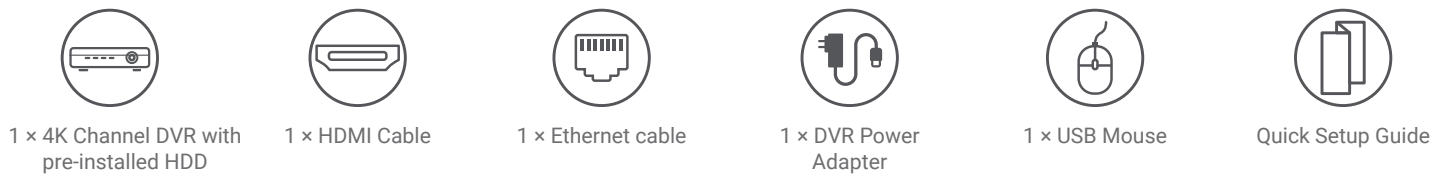

What's in the box

Disclaimers:

1. Recording time may vary based on recording resolution and quality, lighting conditions and movement in the scene.
2. Accuracy of Smart Motion Detection or Person and Vehicle Detection will be influenced by multiple factors, such as the object's distance from the camera, the size of the object, and the height and angle of the camera. Night vision will also impact the accuracy of detection.
3. Accuracy of Face Detection and Face Recognition will be influenced by the distance of the face from the camera. Partially or fully covered faces will not be detected. Night vision will impact the accuracy of Face Detection. Facial recording without consent is illegal in certain jurisdictions. Lorex Technology does not assume liability for any use of its product that fails to conform with local laws.
4. Face Detection and Face Recognition are available on up to 2 channels only. Smart Motion Detection can not be enabled on all channels while Face Detection or Face Recognition is enabled.
5. Virtual Fence is available on up to 2 channels only. Smart Motion Detection can not be enabled on the same channel when a single channel is enabled. To enabled Virtual Fence on 2 channels, Smart Motion Detection must be disabled on all channels.
6. Compatible with select Lorex cameras only. For a list of compatible cameras, please visit www.lorex.com/compatibility
7. Controlling certain features in your security system requires a compatible smart device. Availability and performance of certain features and services are smart device dependent and may not be available.
8. Requires a high-speed internet connection and a router (not included) for remote access. A minimum upload speed of 7.5Mbps is required for the best video performance. Up to 3 devices may connect to the system at the same time. For the latest list of supported apps and devices, please visit: www.lorex.com/support
9. Both firmware and software must be updated to latest version to ensure remote connectivity in all areas or networks. For compatibility, features, instructions visit: www.lorex.com/smarthome
10. HDMI output supports up to 4K for high definition multi-channel live or recorded video viewing. Image quality and resolution is dependent on the type of camera connected to the DVR, as well as TV/monitor resolution.
11. AppleTV™ or Chromecast™ need to be connected to the same network as your recorder. Requires AppleTV Gen 4 or newer with Lorex Home Apple TV APP or Chromecast™ device connected to the TV that you want to view the system on.

*Detection types need to be supported by the camera.

**Deterrence features need to be supported by the system.

All trademarks belong to their respective owners. No claim is made to the exclusive right to use the trademarks listed, other than the trademarks owned by Lorex Corporation. We reserve the right to change models, configurations or specifications without notice or liability. Product may not be exactly as shown.