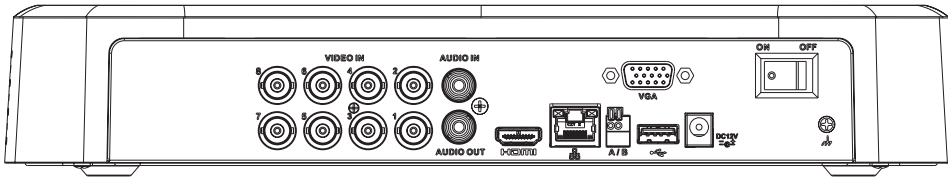

LOREX® 4K Ultra HD Digital Video Recorder

Model Information

D881A82B 8-channel 4K DVR with 2TB HDD 6-95529-04603-7

Dimensions

Package	Plain Box
Package Weight	5.50lb / 2.4kg
Package Dimensions (W x D x H)	13.07 x 15.43 x 5.31" / 331 x 391 x 135mm
Package Cube	0.62cbf / 0.018cbm

Back Panel