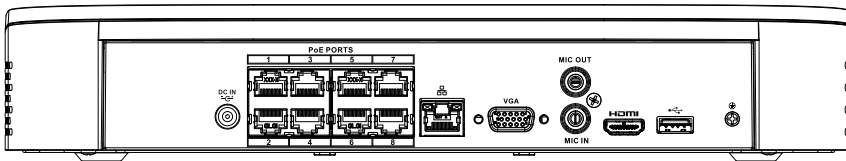

LOREX® Fusion 4K Network Video Recorder

Model Information

N845A82   16-channel Fusion 4K   6-95529-04521-4
NVR with 2TB HDD

Dimensions

Package   Plain Box
Package Weight   6.6lb / 2.99kg
Package Dimensions   15.51 × 13.2 × 5.4" /
(W × D × H)   394 × 335 × 137mm
Package Cube   0.64cbf / 0.018cbm

Back Panel

What's in the box

1 × Fusion 4K
NVR

1 × Ethernet cable

1 × Power Adapter

1 × HDMI Cable

1 × USB Mouse

Quick Setup Guide

Disclaimers:

1. 4K (8MP) IP cameras are required to take advantage of 4K recording.
  2. Recording time may vary based on recording resolution and quality, lighting conditions and movement in the scene.
  3. Lorex Fusion supports compatible Lorex wired cameras and Wi-Fi devices with sufficient signal strength between the Wi-Fi devices and your Wi-Fi router. All cameras must be connected to the same network. For full details on Wi-Fi cameras compatibility and instructions, visit www.lorex.com/pages/fusion
  4. Controlling certain features in your security system requires a compatible smart device. Availability and performance of certain features and services are smart device dependent and may not be available in all areas or networks. For compatibility, features, and instructions visit www.lorex.com/smarthome
  5. Compatible with certain Lorex IP and select wireless cameras only. For a list of compatible cameras please visit www.lorex.com/compatibility
  6. Accessing your security system remotely requires a high-speed Internet connection. Ensure your NVR has a wired connection to a router (not included). A minimum upload speed of 6Mbps is recommended for reasonable video performance.
  7. HDMI output supports 4K HD for high definition multi-channel live or recorded video viewing. Image quality and resolution is dependent on the type of camera connected to the NVR, as well as TV/monitor resolution.
2. Detection types need to be supported by the camera.

Lorex products are designed for consumer and business use only and not for US federal governments, federally-funded projects or contractors subject to NDAA.

All trademarks belong to their respective owners. No claim is made to the exclusive right to use the trademarks listed, other than the trademarks owned by Lorex Corporation. We reserve the right to change models, configurations or specifications without notice or liability. Product may not be exactly as shown.

Apple, the Apple logo and AppleTV are trademarks of Apple Inc., registered in the U.S. and other countries. App Store is a service mark of Apple Inc.

Google, Google Home, Google Play, Google Play logo, Google Assistant logo and Chromecast are trademarks of Google Inc.

Amazon, Alexa and all related logos are trademarks of Amazon.com, Inc. or its affiliates.

N845 Fusion Series NVR
lorex.com

Lorex Corporation
10440 Little Patuxent Parkway, Ste. 300,
Columbia, MD 21044, United States

© 2024 Lorex Corporation

As our product is subject to continuous improvement, Lorex Technology & subsidiaries reserve the right to modify product design, specifications & prices without notice and without incurring any obligation. E&OE.
(22-0070-LOR) 062752024-2