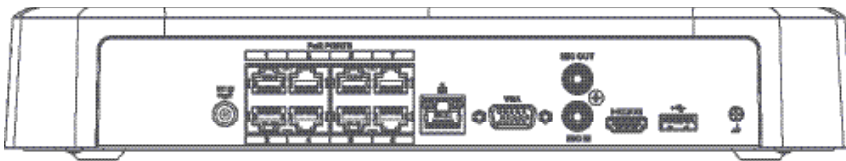

LOREX® Fusion 4K Network Video Recorder

Model Information

N846A62   16-channel Fusion 4K   6-95529-04375-3
NVR with 2TB HDD

Dimensions

Package	Plain Box
Package Weight	6.1lb / 2.7kg
Package Dimensions (W × D × H)	13.1 × 15.6 × 5.2" / 332 × 396 × 132mm
Package Cube	0.65cbf / 0.018cbm

Back Panel

What's in the box

1 × Fusion 4K
NVR

1 × Ethernet cable

1 × Power Adapter

1 × HDMI Cable

1 × USB Mouse

Quick Setup Guide

Disclaimers:

1. 4K (8MP) IP cameras are required to take advantage of 4K recording.
  2. Recording time may vary based on recording resolution and quality, lighting conditions and movement in the scene.
  3. Lorex Fusion supports compatible Lorex wired cameras and Wi-Fi devices with sufficient signal strength between the Wi-Fi devices and your Wi-Fi router. All cameras must be connected to the same network. For full details on Wi-Fi cameras compatibility and instructions, visit www.lorex.com/pages/fusion
  4. Controlling certain features in your security system requires a compatible smart device. Availability and performance of certain features and services are smart device dependent and may not be available in all areas or networks. For compatibility, features, and instructions visit www.lorex.com/smarthome
  5. Compatible with certain Lorex IP and select wireless cameras only. For a list of compatible cameras please visit www.lorex.com/compatibility
  6. Accessing your security system remotely requires a high-speed Internet connection. Ensure your NVR has a wired connection to a router (not included). A minimum upload speed of 6Mbps is recommended for reasonable video performance.
  7. HDMI output supports 4K HD for high definition multi-channel live or recorded video viewing. Image quality and resolution is dependent on the type of camera connected to the NVR, as well as TV/monitor resolution.
2. Detection types need to be supported by the camera.

Lorex products are designed for consumer and business use only and not for US federal governments, federally-funded projects or contractors subject to NDAA.

All trademarks belong to their respective owners. No claim is made to the exclusive right to use the trademarks listed, other than the trademarks owned by Lorex Corporation. We reserve the right to change models, configurations or specifications without notice or liability. Product may not be exactly as shown.

Apple, the Apple logo and AppleTV are trademarks of Apple Inc., registered in the U.S. and other countries. App Store is a service mark of Apple Inc.

Google, Google Home, Google Play, Google Play logo, Google Assistant logo and Chromecast are trademarks of Google Inc.

Amazon, Alexa and all related logos are trademarks of Amazon.com, Inc. or its affiliates.

N846 Fusion Series NVR
lorex.com

Lorex Corporation
10440 Little Patuxent Parkway, Ste. 300,
Columbia, MD 21044, United States

© 2024 Lorex Corporation
As our product is subject to continuous improvement, Lorex Technology & subsidiaries reserve the right to modify product design, specifications & prices without notice and without incurring any obligation. E&OE.
(22-0043-LOR) 04122024-2