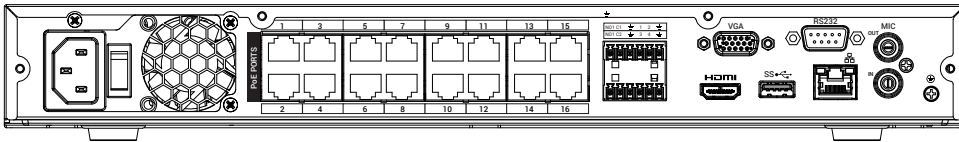

Back Panel

What's in the box

1 x Fusion 4K NVR

1 x Ethernet cable

1 x Power Adapter

1 x HDMI Cable

1 x USB Mouse

Quick Setup Guide

Disclaimers:

1. 4K (8MP) IP cameras are required to take advantage of 4K recording.
2. Recording time may vary based on recording resolution and quality, lighting conditions and movement in the scene.
3. Controlling certain features in your security system requires a compatible smart device. Availability and performance of certain features and services are smart device dependent and may not be available in all areas or networks. For compatibility, features, and instructions visit www.lorex.com/smarthome
4. For a list of compatible cameras please visit www.lorex.com/compatibility
5. Accessing your security system remotely requires a high-speed Internet connection. Ensure your NVR has a wired connection to a router (not included). A minimum upload speed of 6Mbps is recommended for reasonable video performance.
6. HDMI output supports 4K for high definition multi-channel live or recorded video viewing. Image quality and resolution is dependent on the type of camera connected to the NVR, as well as TV/monitor resolution.

* Detection types need to be supported by the camera.

Lorex products are designed for consumer and business use only and not for US federal governments, federally-funded projects or contractors subject to NDAA.

All trademarks belong to their respective owners. No claim is made to the exclusive right to use the trademarks listed, other than the trademarks owned by Lorex Corporation. We reserve the right to change models, configurations or specifications without notice or liability. Product may not be exactly as shown.

N884 Lorex Pro NVR
lorex.com

Lorex Corporation
10440 Little Patuxent Parkway, Ste. 300,
Columbia, MD 21044, United States

© 2024 Lorex Corporation

As our product is subject to continuous improvement, Lorex Technology & subsidiaries reserve the right to modify product design, specifications & prices without notice and without incurring any obligation. E&OE.
(23-0060-LOR) 04122024-2